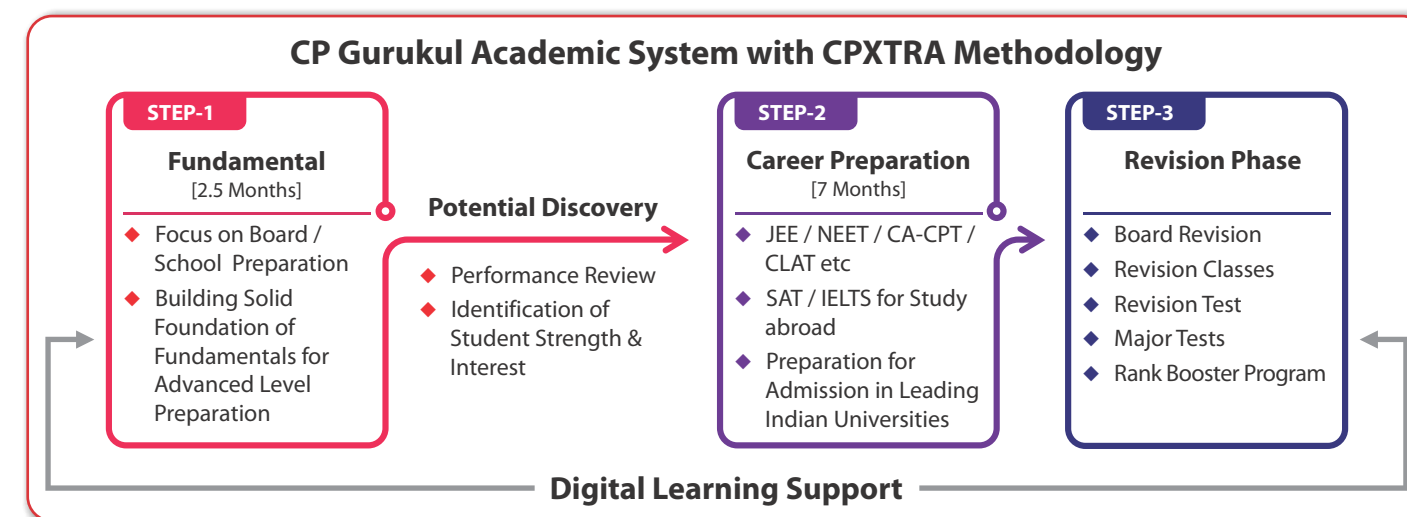

Fee & Scholarship:

- ◆ See page no 7 & 8

Residential Coaching

at CP Gurukul
For Class VI to XII / pass

CP-Gurukul offers a highly effective education program for the resident students designed to foster the all-round development of an individual student encompassing social, physical, emotional and cultural needs along with academic excellence. It seamlessly integrates school education with competitive exam preparation

Features of Residential Coaching at CP Gurukul:

Excellent Schooling for Class VI to XII: Best faculties having extensive experience to teach students | Dynamic Teaching Learning Model Smart AC Classrooms. Rich Library & Latest labs | Round the clock academic assistance | Mentoring for each child | Affiliated to CBSE